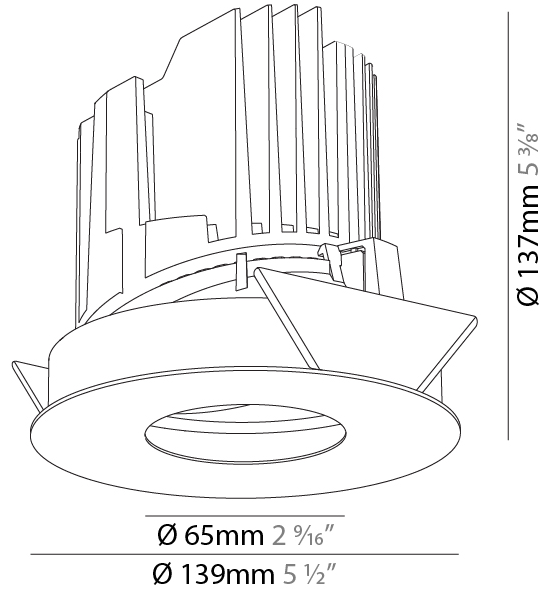

GENERAL

Series: Bioniq
 Subseries: Bioniq Round Pinhole
 Brand: Prolight
 Division: Architectural
 Mounting Type: Recessed
 Mounting Location: Ceiling
 Subcategory: Downlight

PHYSICAL

Shape: Round
 Diameter (mm): 139
 Diameter (in): 5 1/2
 Height (mm): 126
 Height (in): 4 15/16
 Ceiling Thickness (mm): 10 / 12.5 / 15
 Ceiling Thickness (in): 3/8 or 1/2 or 9/16
 Min. Recessing Depth (mm): 140
 Min. Recessing Depth (in): 5 1/2
 Light Distribution: Adjustable / Downlight
 Weight (kg): 0.86
 Weight (lbs): 1.9
 Fixture Finish: SSR / BKV / CWI / CRY / HAB / UFT / ITA / RUA / FTG / MYG / LOD / PUS / FRO / FUP / KIA / POP / BLS / SPG / MEY / GOH / GUM / CHC / COM / ABZ / JAG / OBR / MOS / ROR
 Fixture Material: Aluminum Die Cast
 Cut-out Measurements: 130mm / 5 1/8"

OPTICAL

Reflector°: 10
 Adjustability: Rotational 355°; Tilt 30°

RATINGS AND CERTIFICATIONS

Certified By: Certified for North American Standards
 IP rating: IP20

PROJECT	_____
TYPE	_____
SPECIFIER	_____
QUANTITY	_____
DATE	_____