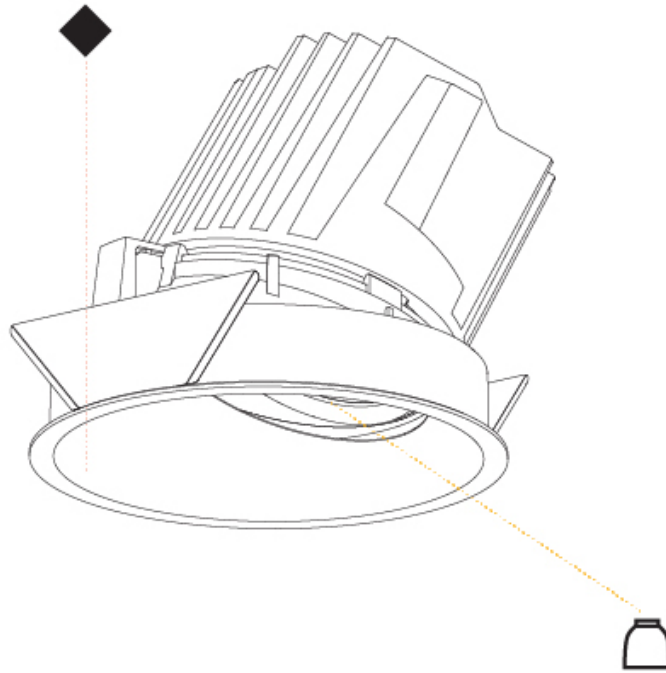

BIONIQ ROUND WALLWASH RECESSED

A35341-

PROJECT	_____
TYPE	_____
SPECIFIER	_____
QUANTITY	_____
DATE	_____