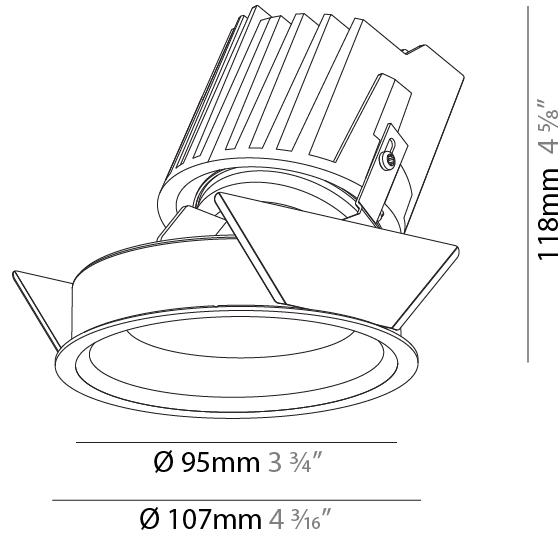

Series: Bioniq
Subseries: Bioniq Round Wallwash
Brand: Prolicht
Division: Architectural
Mounting Type: Recessed
Mounting Location: Ceiling
Subcategory: Wallwash

PHYSICAL

Shape: Round
Diameter (mm): 107
Diameter (in): 4 ³/₁₆
Height (mm): 118
Height (in): 4 ⁵/₈
Ceiling Thickness (mm): 10 / 12.5 / 15
Ceiling Thickness (in): 3/8 or 1/2 or 9/16
Min. Recessing Depth (mm): 140
Min. Recessing Depth (in): 5 ¹/₂
Light Distribution: Adjustable / Asymmetric
Weight (kg): 0.473
Weight (lbs): 1.04
Fixture Finish: SSR / BKV / CWI / CRY / HAB / UFT / ITA / RUA / FTG / MYG / LOD / PUS / FRO / FUP / KIA / POP / BLS / SPG / MEY / GOH / GUM / CHC / COM / ABZ / JAG / OBR / MOS / ROR
Fixture Material: Aluminum Die Cast
Cut-out Measurements: 98mm / 3 7/8"

ELECTRICAL

Lamp Type: LED (Zhaga Standard)
Input Wattage (W): 16.5
Total Output Wattage (W): 14
Dimming: Tri-Mode (Non-Dimming and Phase Dimming (120Vac only) and 0-10V Dimming)
Driver Included: No
Driver Location: Recessed Housing
Driver Type: Constant Current - Universal
Driver Class: Class 2
Housing: See components
Input Voltage (V): 120 - 277
Constant Current (MA): 500

LED

Number of LEDs: 1
Color Temperature (°K): 2700 / 3000 / 3500 / 4000
Max. Delivered Lumen (lm): 1100 / 1140 / 1196 / 1220
Nominal Lumen (lm): 1386 / 1438 / 1511 / 1542
CRI: >90 CRI
Lamp Life (hrs): 50000

OPTICAL

Reflector: 20 / 40 / 60

RATINGS AND CERTIFICATIONS

Certified By: Certified for North American Standards
IP rating: IP20