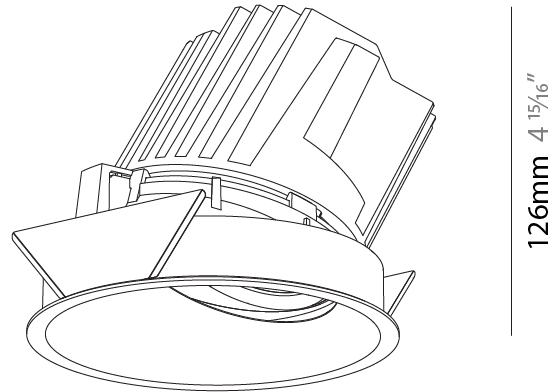

OPTICAL

Reflector°: 10
 Adjustability: Fixed

RATINGS AND CERTIFICATIONS

Certified By: Certified for North American Standards
 IP rating: IP20

126mm 4 15/16"

Ø 125mm 4 15/16"
 Ø 139mm 5 1/2"

130mm 5 1/8" 140mm 5 1/2" 10 | 15mm 3/8" 5/16" 30° ↑