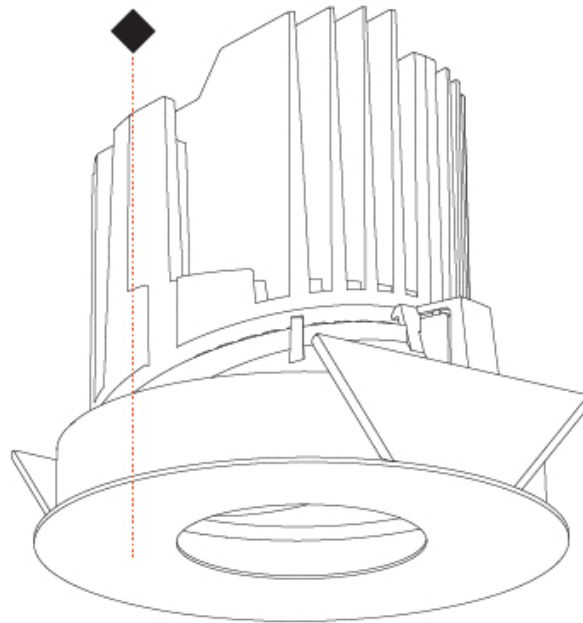

BIONIQ ROUND PINHOLE RECESSED

A37855-

PROJECT

TYPE

SPECIFIER

QUANTITY

DATE

PROJECT
TYPE
SPECIFIER
QUANTITY
DATE